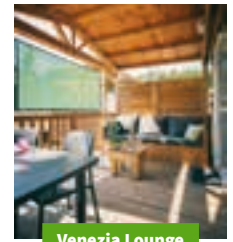

Venezia Lounge