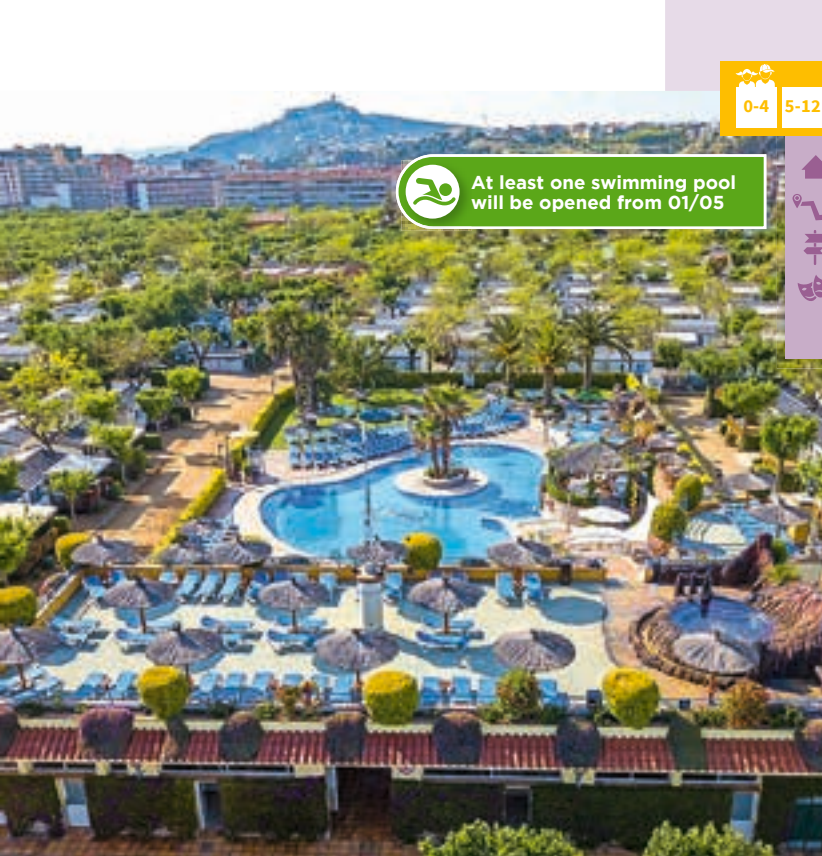

At least one swimming pool will be opened from 01/05

Exclusively at Roan
0-4 5-12 12+

La Masia

Spain - Costa Brava - Blanes

- 757 pitches
- 1261 km from Calais
- Blanes (0 km)
- ca. 01/05 till 30/09
- Allowed, not in accommodations
- 100%
- Blanes (500 m)
- Sand (200 m)

ROAN RATING 8.5

- Located in the heart of the new centre of the tourist resort of Blanes, this family campsite is truly bustling with life!
- There are 2 fabulous swimming pool complexes. Located in the heart of the campsite, the aptly named swimming pool complex, 'Central', comes complete with a deep pool, a children's pool with a water feature and 2 whirlpools
- The second pool complex, 'Oasis', is situated on the somewhat quieter side of the campsite. This complex includes a large pool, a kiddies' pool with fun water features, and slides
- The beautiful sandy beaches of Blanes are just 5 minutes away from your mobile home
- Here, you will find lots of (sports) facilities for young and old plus plenty of poolside entertainment during the day
- There are 2 pool bars, a barbecue bar and 2 restaurants on the campsite. And for those of you who fancy something different, there are plenty of other restaurants just outside the campsite for you to discover

Our accommodations

Prestige Lounge Page 18

Opal 2 see website for details

Vision Lounge Page 20

Opal 3 see website for details

Preferred-pitch can be booked for all of our accommodations