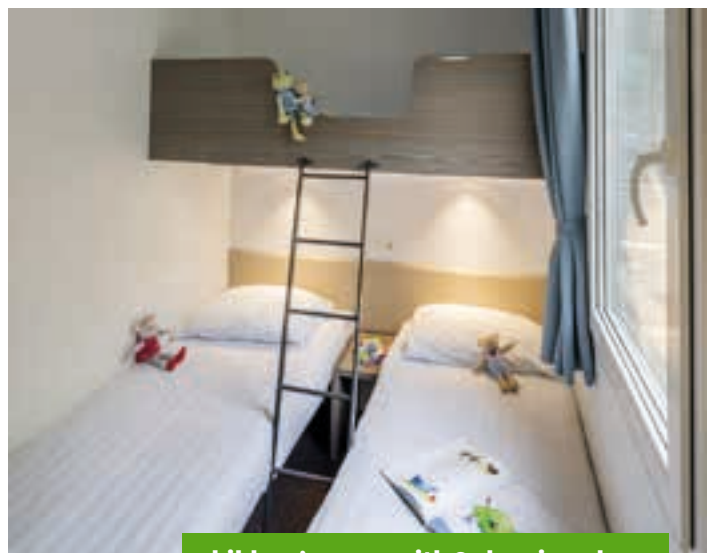

Cosy living room and fully equipped kitchen

children's room with 3 sleeping places