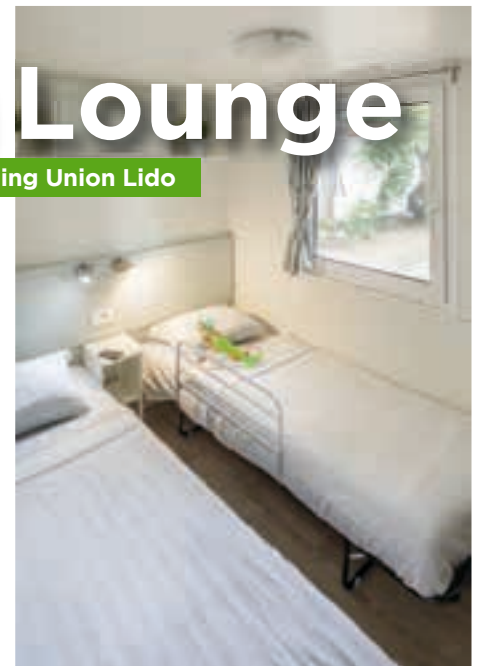

For even more comfort, we have added a spacious lounge decking to our popular Venezia mobile home. The fully covered wooden decking measures 15 m² and placed on the head side. The decking has a gate, which can be locked. It also comes equipped with a **luxurious double lounge sofa with cushions**, plus a dining table with **4 adjustable chairs and cushions**, 3 tub chairs and 1 sun lounger.

The kitchen is located at the front and comes fully equipped with all the modern comforts of home, including a **complete inventory, kettle, filter coffee maker and microwave**. It also comes complete with a **large refrigerator and separate freezer** so that you don't have to buy fresh supplies every day! After dinner you don't even

need to do the washing up. Just load the **dishwasher**, switch it on, sit back and relax! This luxurious mobile home comes with **three bedrooms**: the master bedroom with a double bed, one child's bedroom with two single beds (one of the beds can be shoved under the other bed to make additional space for a cot), and a second child's bedroom with a bunk bed. In addition, the sofa in the living room can be transformed into an extra bed for a single person, if necessary. The living room has a **flat screen TV**. The bathroom comes with a shower, wash basin and cabinet. There is also a separate toilet.

All our Venezia Lounge mobile homes also include a gas barbecue.