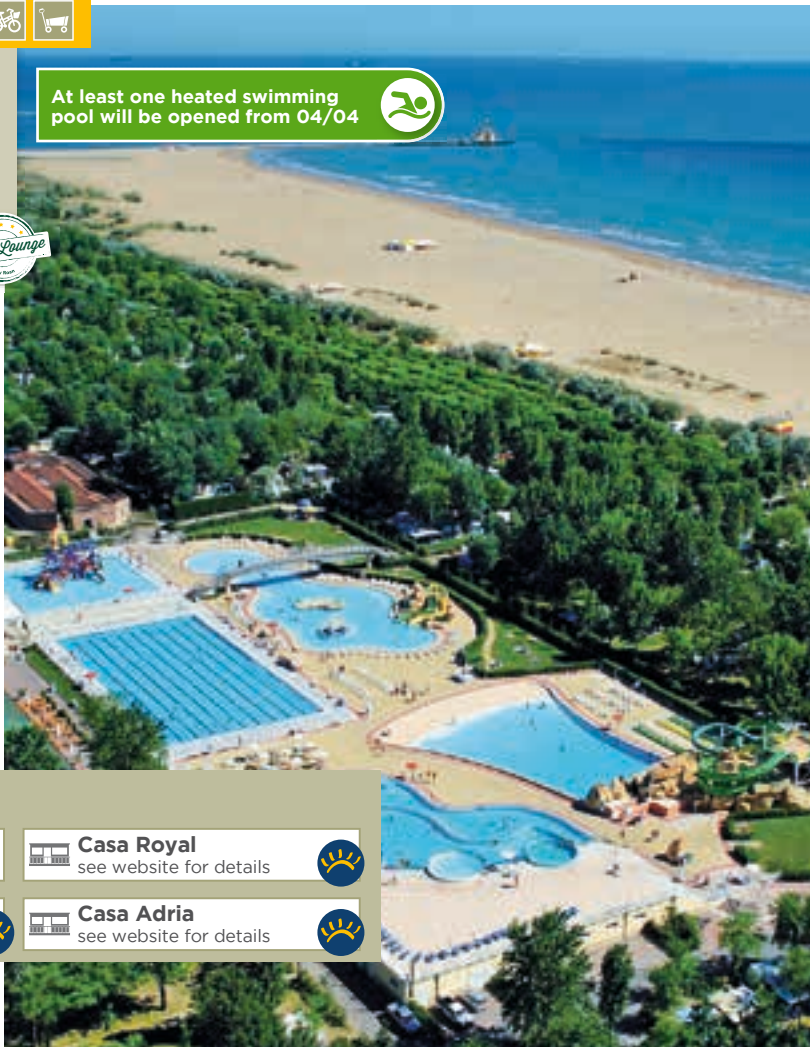

ROAN RATING 8.6

At least one heated swimming pool will be opened from 04/04

- For years, one of the top destinations in Italy!
- The stupendous aqua park at Marina di Venezia boasts a whopping 10 swimming pools, including a wave pool, kiddies pools, kiddies play island and various water rides, plus a wealth of amazing slides for young and old. From 2020 you can enjoy a ride on the latest attraction: a thrillingly high slide!
- The centre of the campsite, including the large shopping street with its many terraces and restaurants, is completely renovated in 2018!
- Our accommodations are all grouped together on spacious, shady pitches just 5 minutes' walk from the beach
- There are lots of facilities but the mini golf is truly unique!
- The seaside resort of Lido di Jesolo is located in the vicinity