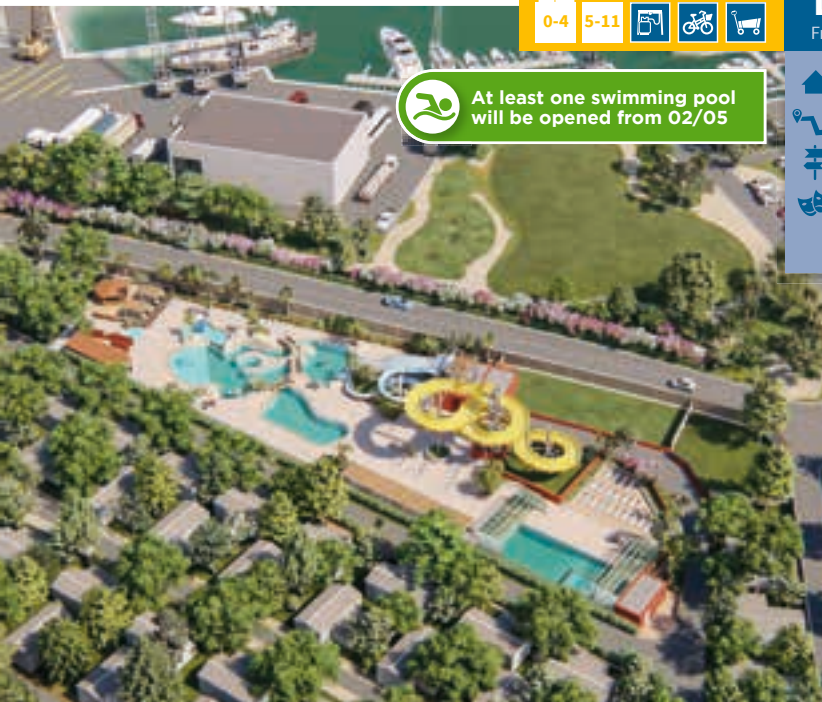

Exclusively at Roan

0-4 5-11

At least one swimming pool will be opened from 02/05

La Marina de Canet, les Peupliers

France - Languedoc - Canet-en-Roussillon

- 380 pitches
- 1140 km from Calais
- Canet-en-Roussillon (2 km)
- 22/05 till 31/08
- Allowed, not in accommodations
- 40%
- Le Sardinal (500 m)
- Sand (800 m)

ROAN RATING 7.7

- This family campsite lies between the Pyrenees and the Mediterranean Sea and is the ideal choice for families with young children
- The campsite has 2 sections, the Les Peupliers section and the Le Bosquet section. Both sections are well laid out and have a good pool. The pool at Les Peupliers was expanded in 2020 to include a long slide and a pool that can be heated and covered
- Just 800 metres from the sandy beaches of Le Sardinal. There are lots of waves in the sea, making it the perfect place for all sorts of water sports
- At 3 km from the campsite, in Canet Plage, there are many different restaurants, plenty of choice! For a small charge, you can catch the train from the campsite to the town centre
- The Vision Lounge mobile homes are at camping Le Bosquet and you can make use of all the facilities!

Our accommodations

Vision Lounge	Page 20	Excellent	Page 24
Excellent Lounge	Page 22	Largo	Page 36
Largo Lounge	Page 36		

Preferred-pitch can be booked for all of our accommodations

Exclusively at Roan

0-4 5-11

At least one swimming pool will be opened from 05/04. The swimming pool will be heated and covered, if necessary

Le Soleil de la Méditerranée

France - Roussillon - Saint Cyprien

- 600 pitches
- 1145 km from Calais
- Saint-Cyprien (3 km)
- 01/07 till 31/08
- Allowed, not in accommodations
- 70% (partly free)
- Bar, in peak season
- Sand (800 m)

- Delightful 5-star campsite on the outskirts of Saint Cyprien. 800m from the sea
- The outstanding pool complex provide 3500m² of water-based fun. There are also two spectacular slides, an indoor pool and a children's pool with water play equipment
- There is entertainment for all ages. Younger kids can go to the kids club and older kids can hang out and play some football or table tennis
- You can enjoy delicious food in the restaurant and during peak season the bar is the place to be!
- The shuttle bus will take you to and from the sandy beach
- Spain and the Pyrenees are only 30km away