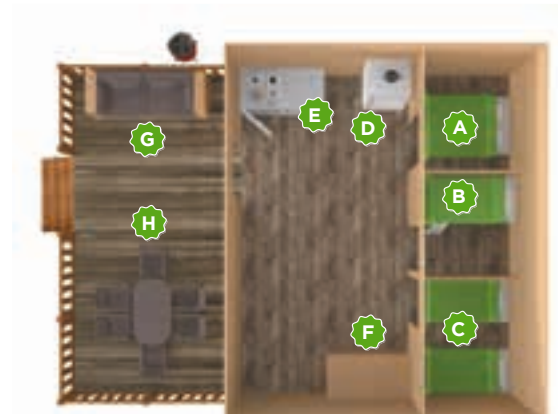

Inventory

Living

- Fan
- Heating
- 1 big table outside
- 4 bucket chairs
- 2 adjustable chairs
- Lockable, covered wooden decking
- Double lounge sofa
- Tent light
- Sockets
- Jerrycan
- Mirror
- Storing closet and storing bag
- Door mat
- Drying rack + clothes pegs

Kitchen

- Lockable cupboard
- 4-hob gas cooker
- Large refrigerator with freezer section
- 3-piece set of pans
- Sauté pan and frying pan
- Dinner and draining plates
- Children's plastic plates
- Children's plastic cups
- Knives and steak knives
- Tablespoons and forks
- Serving spoons
- Drinking glasses
- Wine and beer glasses
- Barbecue or griddle

Sleeping

- Double bed + double mattress
- Single beds + single mattresses
- Single duvets
- Pillows

Cleaning

Your accommodation includes various cleaning items, such as a bucket, broom, washing-up bowl and dustpan with brush.

To bring

- Tea towels and kitchen towels

To bring or rent

- Towels and linen
- See page 11 for all extras to book

At www.roancampingholidays.com you can check out the full list of items included.