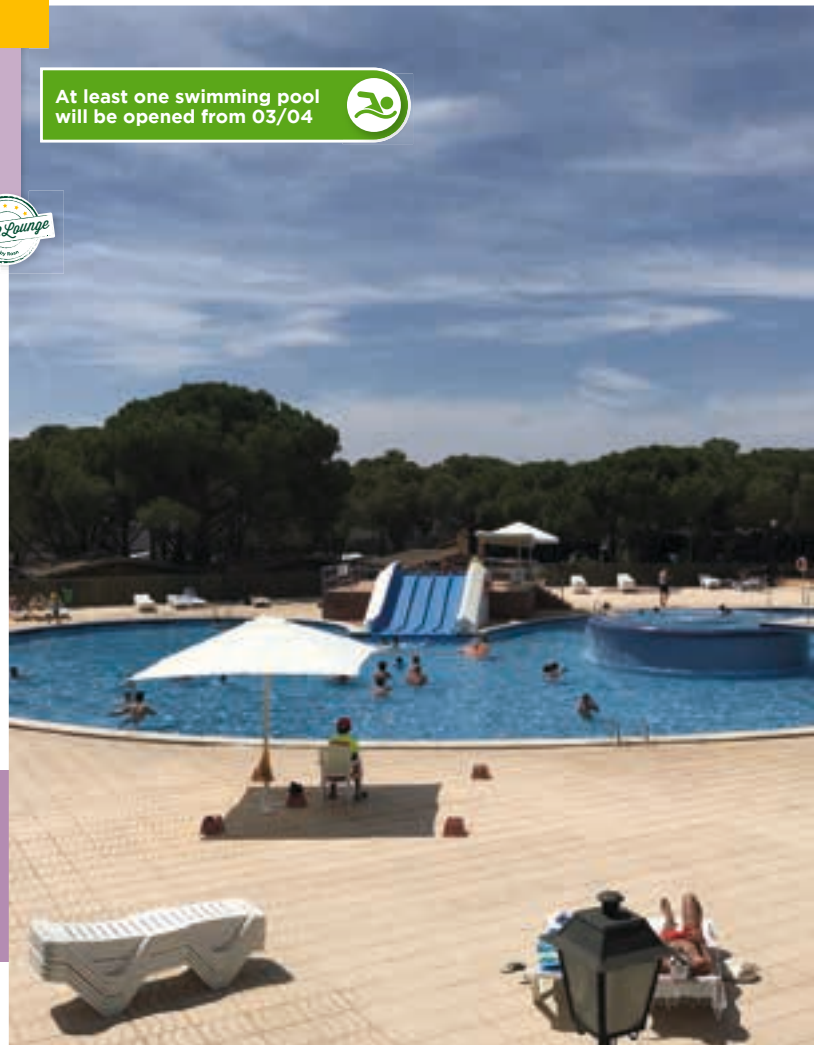

Our accommodations

Prestige Lounge Page 18

Verde Page 26