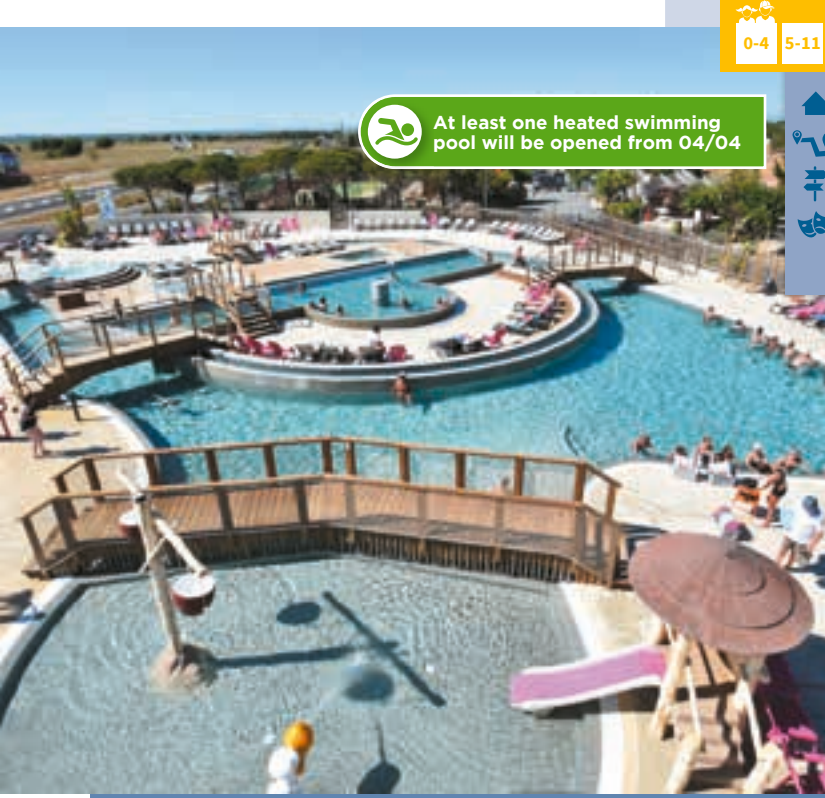

At least one heated swimming pool will be opened from 04/04

Exclusively at Roan

0-4 5-11

Mas des Lavandes

France - Languedoc - Valras-Plage

- 300 pitches
- 1056 km from Calais
- Valras-Plage (1,5 km)
- 04/04 till 30/09
- Allowed, not in accommodations
- 100%
- Valras-Plage (1,5 km)
- Sand (1,5 km)

ROAN RATING 8.6

- Immaculately-maintained family campsite near Valras-Plage
- In 2016 the pool complex is being completely renovated! New additions include play equipment for children, a kiddies' pool, slides and a lazy river! For extra relaxation, hot tubs and massage tables are being added
- In the restaurant you can enjoy local dishes while watching one of the fabulous evening performances
- The entertainment crew organises fun-packed activities and professional shows on a regular basis (peak season)
- All accommodations are located in a private 'Roan' Village. No vehicles are allowed in this Roan Village!
- Walk to Valras-Plage with its charming restaurants and shops
- Montpellier and Narbonne are both within driving distance of the campsite. Why not stroll along the narrow streets and discover the many shops there? There are still many buildings from Roman times in Narbonne!

Our accommodations

Supreme Lounge Page 16

Verde Page 26

Prestige Lounge Page 18

Preferred-pitch can be booked for all of our accommodations