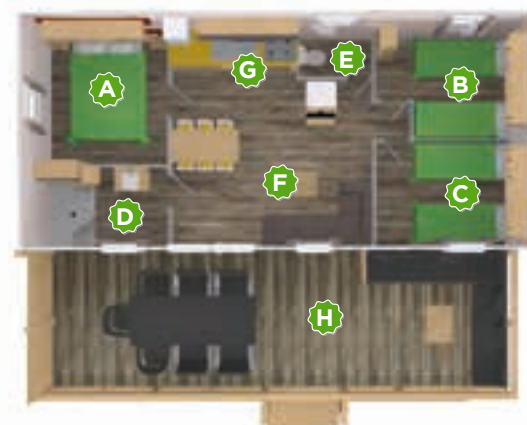

Living room with lounge area and large dining table

Bedroom with enough storage space

Bathroom with spacious shower cabin

Layout Vision Lounge

- A** Bedroom with a double bed 2.00 x 1.60
- B** Bedroom with 2 single beds
- C** Bedroom with 2 single beds
- D** Bathroom with shower and wash basin
- E** Separate toilet
- F** Living room with Sofa bed, SAT-TV, air conditioning, sofa
- G** Kitchen with 4-hob gas cooker, dishwasher, microwave, electric kettle, high refrigerator with separate freezer section, filter coffee maker
- H** Partly covered decking with big luxury floating parasol/ fully-covered wooden roof, table with 4 adjustable chairs with cushions and 3 bucket chairs, 1 sun lounger, barbecue and lounge sofa