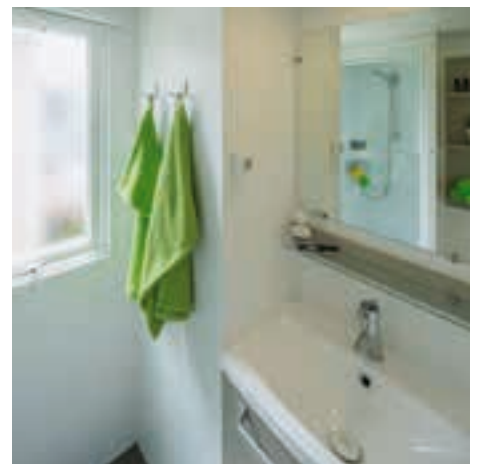

Mobile home **Supreme Lounge**

Photo: Camping Pianetelle, Italy

- **3 bedrooms**
- **Sleeps 7 persons**
- **37 m2**
- **Air conditioning**
- **Final cleaning is included**

The Supreme mobile home model is currently the most luxurious mobile home available on campsites! With a very large decking, lounge sofa, (made up) beds and final cleaning included, this mobile home is truly unique! The decking always has a fence and gate, which can be closed off.

A unique feature in the Supreme is its extremely spacious wooden decking, which has a whopping surface area of 24 m²! The decking also has a fence and gate, which can be closed off, so that small children can play safely there. The decking is partially covered and is furnished with a large dining table with seven adjustable chairs with cushions, plus a footstool. You can enjoy your evening meals outdoors, grilling your meat on the **XL luxury griddle**, which can be placed on the table or on the gas barbecue. On the other side of the decking is a spacious **L-shaped lounge sofa** with large cushions and a coffee table. In this corner, the decking fence is transparent so you can see outside from this vantage point. The electronically-operated louvered roof is located on this side of the decking.