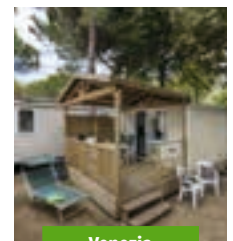

Where are our accommodation located?

Total overview

	Supreme Lounge	Prestige Lounge	Vision Lounge	Vision Lounge 2 slaapkamer	Excellent Lounge	Excellent Relax	Excellent	Verde Lounge	Verde Relax	Verde	Venezia Lounge	Venezia	Largo Lounge	Largo	Lodgetent Holiday	Lodgetent Woody	Bungalowntent	Overige accommodaties
CROATIA	Page.																	
Stella Maris															✓		✓	
Park Umag							✓											
Lanterna Premium Camping Resort	✓		✓		✓	✓	✓								✓		✓	✓
Santa Marina Boutique															✓		✓	
Zelena Laguna					✓									✓				
Bijela Uvala	✓	✓	✓		✓	✓	✓								✓		✓	✓
Valkanela										✓					✓		✓	✓
Vestar															✓		✓	✓
Polari															✓		✓	✓
Bi Village	✓	✓	✓		✓		✓						✓		✓		✓	✓
Čikat															✓		✓	
Krk Premium Camping Resort							✓											
Baška Beach Camping Resort															✓		✓	
Zaton Holiday Resort	✓		✓		✓	✓	✓										✓	✓
Solaris Beach Resort					✓		✓											
Belvedere Trogir							✓											
FRANCE	Page.																	
La Croix du Vieux Pont		✓	✓															
Domaine des Ormes	✓		✓															
Les Mouettes	✓		✓															
Le Val de Bonnal	✓				✓												✓	✓
Domaine de Chalain	✓	✓			✓												✓	✓
Le Domaine du Clarys - Le Clarys Plage		✓	✓		✓		✓											✓
La Dune des Sables			✓															
L'Idéal	✓	✓													✓			
Aluna Vacances	✓	✓			✓		✓											
Le Ranc Davaine	✓	✓			✓		✓			✓						✓		
Aloha Plage																	✓	
La Grand'Terre	✓	✓					✓											
Les Lacs du Verdon								✓		✓								
Le Grand Dague					✓	✓	✓											
Saint Avit Loisirs		✓	✓															
Le Vieux Port					✓													
Les Trois Vallées		✓	✓															
Domaine de la Noguère	✓						✓											
La Pierre Verte		✓					✓											✓
Domaine des Naiades	✓	✓					✓											
Le Méditerranées - Camping Beach Garden	✓	✓	✓		✓	✓	✓			✓								
Club Le Napoléon	✓		✓		✓													
Le Méditerranée Plage		✓					✓											
Les Sablons																		✓
Le Sérignan-Plage			✓		✓													✓
Mas des Lavandes	✓	✓								✓								
Domaine de la Yole							✓			✓								
Les Sablines								✓		✓								
La Marina de Canet, les Peupliers			✓		✓		✓						✓	✓				
Le Soleil de la Méditerranée			✓															✓
La Sirène					✓		✓											✓
La Chapelle	✓				✓		✓									✓		
NETHERLANDS	Page.																	
Roompot Beach Resort	✓	✓																
De Schatberg	✓		✓				✓											

Venezia