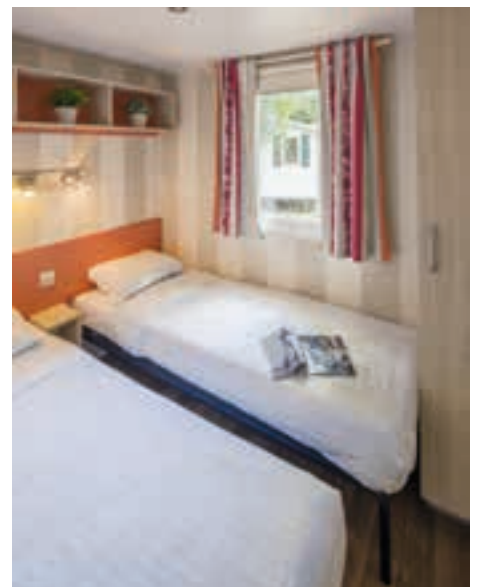

Mobile home **Excellent**

- **3 bedrooms**
- **Sleeps 7 persons**
- **35 m²**
- **Air conditioning**
- **Partly covered wooden decking**

The Excellent mobile home has plenty of space both inside and out and has a generous surface area of 35 m². The wooden decking is 15 m² and when the doors are open, the living area increases in size!

In Excellent mobile homes, **the kitchen is located at the front and has doors opening on to the decking**, making you feel part of the 'great outdoors' while cooking. From wine glasses to frying pans, from steak knives to cheese slicers: the kitchen comes with a **full inventory** so you don't need to bring anything from home! We have also included plastic cups and plates, especially for the kids. Other features include a **large refrigerator with separate freezer** to store all your groceries and delicious ice-creams! For added convenience, the kitchen also comes with a **filter coffee maker, 4-hob gas cooker, kettle and microwave**. Many campsites also include a dishwasher in their mobile homes.

The Excellent model contains **3 bedrooms**, including a master bedroom with an extra-long double bed measuring 2.00 x 1.60 m! The second bedroom has 2 single beds and the third bedroom a bunk bed (upper bunk, maximum 75 kg) or two single beds. All the bedrooms come with reading lights and electrical power points, as well as **mosquito screens**. Each Excellent mobile home also includes one bed rail. In the living room is a sofa where an extra person can sleep, if necessary. The living room also contains a **flat screen TV**, which is very convenient when the kids get up early! The bathroom comes with a shower and a wash basin with a handy cupboard underneath. We especially added a separate toilet for extra convenience.