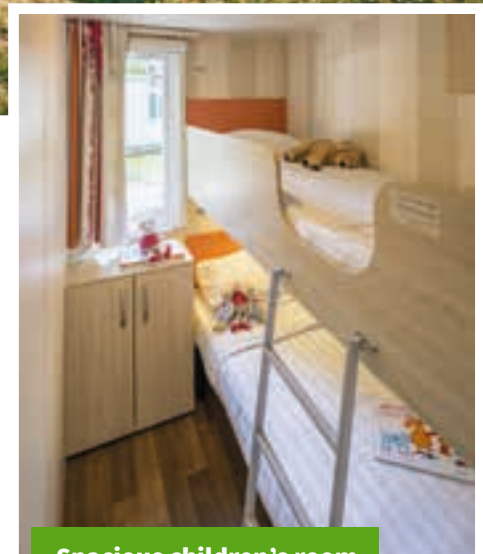

Photo: Camping Plantelle, Italy

Spacious children's room