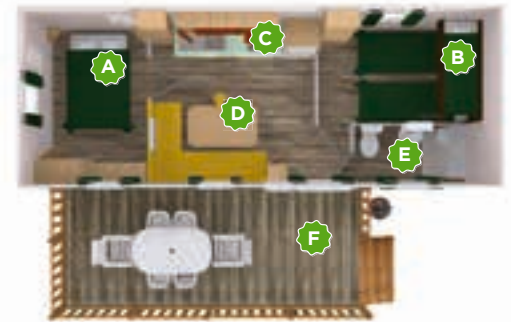

! Photos and sketches are provided to give an impression of the accommodations; the map (and colours) can vary from campsite to campsite. A number of campsites allow a maximum of 5 persons in some accommodations. The children's room in the Verde Lounge mobile homes at San Vito, some of the Verde mobilehomes with tiled terrace at Eden, the Verde Lounge at Eden, the Verde at Okay Lido, the Verde at Butterfly and at Les Méditerranées Beach Garden only contains a bunk bed. The children's room in the Verde at Portofelice and the Verde at Cisano with SAT-TV contains two single beds. If the children's bedroom only contains a bunk bed, then the sofa in the living area can be used as a double bed. Ca'Savio mobile homes: air conditioning fee (€ 10 per 20 hours: "Climacard" can be purchased at the campsite). Double bed in a few Verdes at Norcenni Girasole campsite 1.90 metres long. Eden: Verde with covered tiled terrace, Rubicone and Le Pianacce Verde: tiled terrace and gazebo.