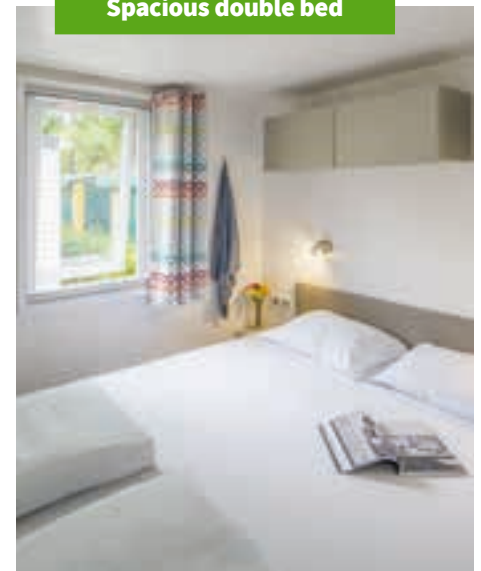

Luxury kitchen with dishwasher