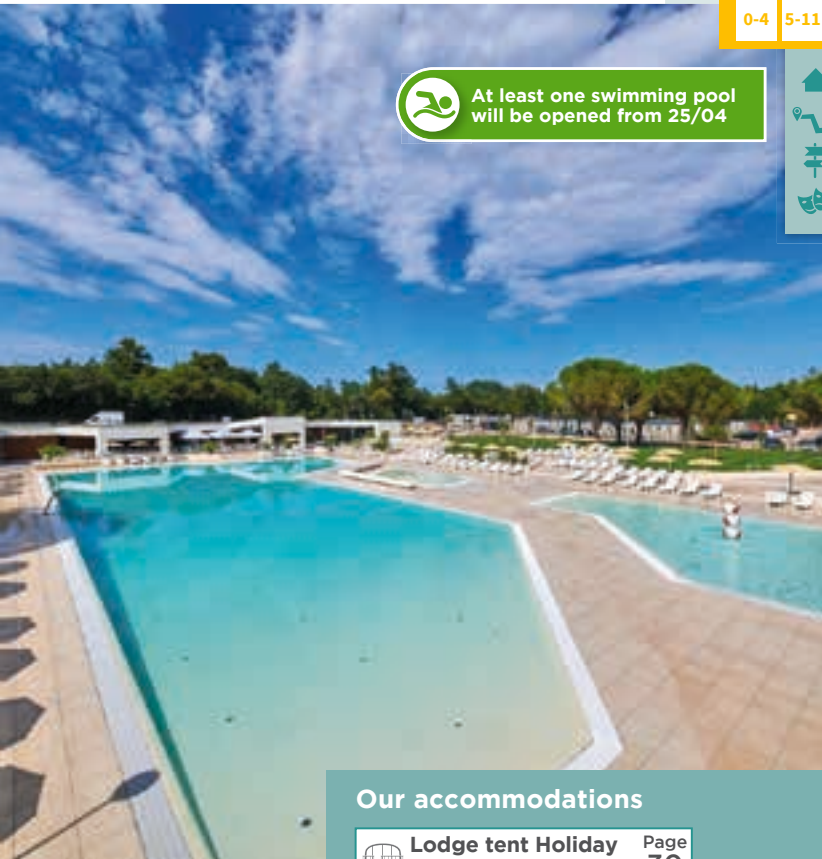

Exclusively at Roan

0-4 5-11

Stella Maris

Croatia - Istria - Umag

At least one swimming pool will be opened from 25/04

- 637 pitches
- 1505 km from Calais
- Umag (2,5 km)
- 24/05 till 05/09
- Allowed
- 100% (free)
- Umag (2,5 km)
- Pebble, grass, sand, plateaus

Our accommodations

	Lodge tent Holiday	Page 30
	Tent	Page 32

- This wonderful family campsite on the Adriatic Sea is part of the luxury Stella Maris Resort
- The pool complex, landscaped in 2018, consists of a deep pool and 2 separate children's pools. There are plenty of sun loungers around the pools that you can use
- You can choose from several beaches, from sandy beaches to rock, plateau and pebble beaches
- You can use all Stella Maris Resort facilities for free!
- There are 16 tennis courts, a football pitch, a beach volleyball court and numerous water sports possibilities
- The campsite is right next to an ATP tennis stadium where major tournaments are often held
- The picturesque town of Umag is within walking distance

Exclusively at Roan

0-4 5-11 12+

Park Umag

Croatia - Istria - Umag

At least one swimming pool will be opened from 01/05

- 2749 pitches
- 1513 km from Calais
- Umag (7 km)
- 18/05 till 11/09
- Allowed, not in accommodations
- 100% (free)
- Umag (7 km)
- Pebble, plateaus

ROAN RATING 8.6