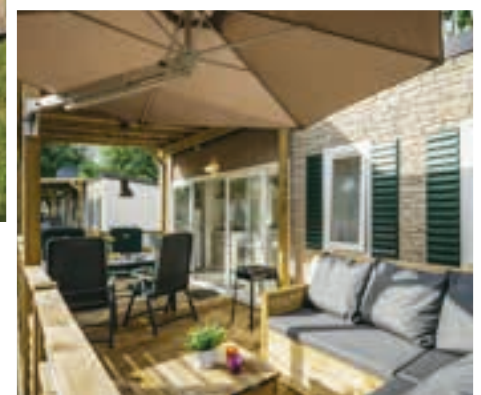

Photo: Camping Eden, Italy