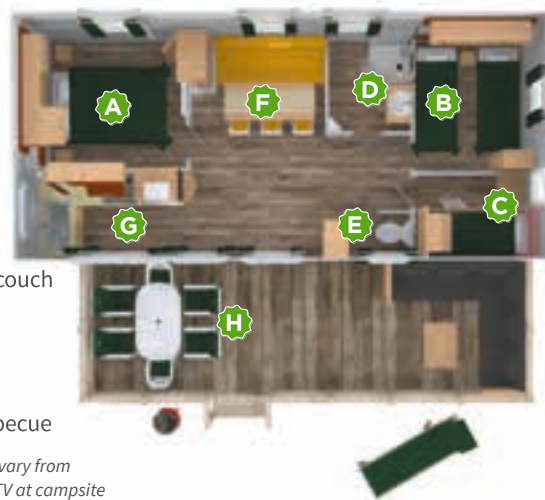

Decking with dining and lounge area

Layout Excellent Lounge

- A** Bedroom with a double bed 2.00 x 1.60
- B** Bedroom with 2 single beds
- C** Bedroom with 1 bunk bed or 2 single beds
- D** Bathroom with shower and sink
- E** Separate toilet
- F** Living room with SAT-TV, air conditioning, sofa and optional 7th person to sleep on couch
- G** Kitchen with 4-hob gas cooker, microwave, electric kettle high, refrigerator with separate freezer section, filter coffee maker
- H** Partly covered decking with big luxury floating parasol/ fully-covered wooden roof, table with 4 adjustable chairs with cushions and 3 bucket chairs, 1 sun lounger, barbecue